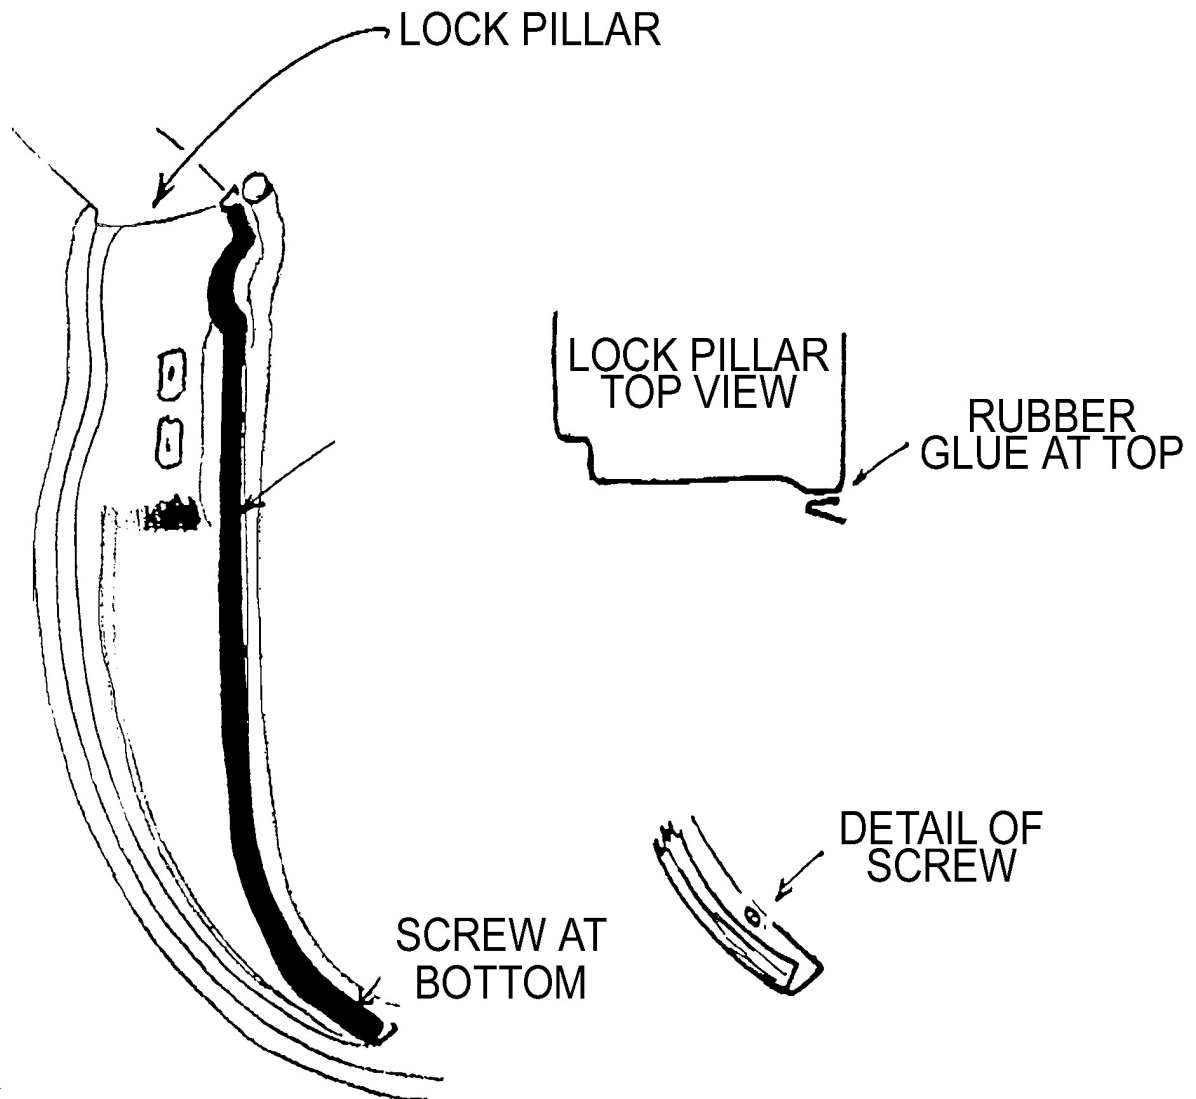

INST#12

51-52 HARDTOP/CONVERTIBLE
PN#4606231
WEATHERSTRIP/LOCK PILLAR